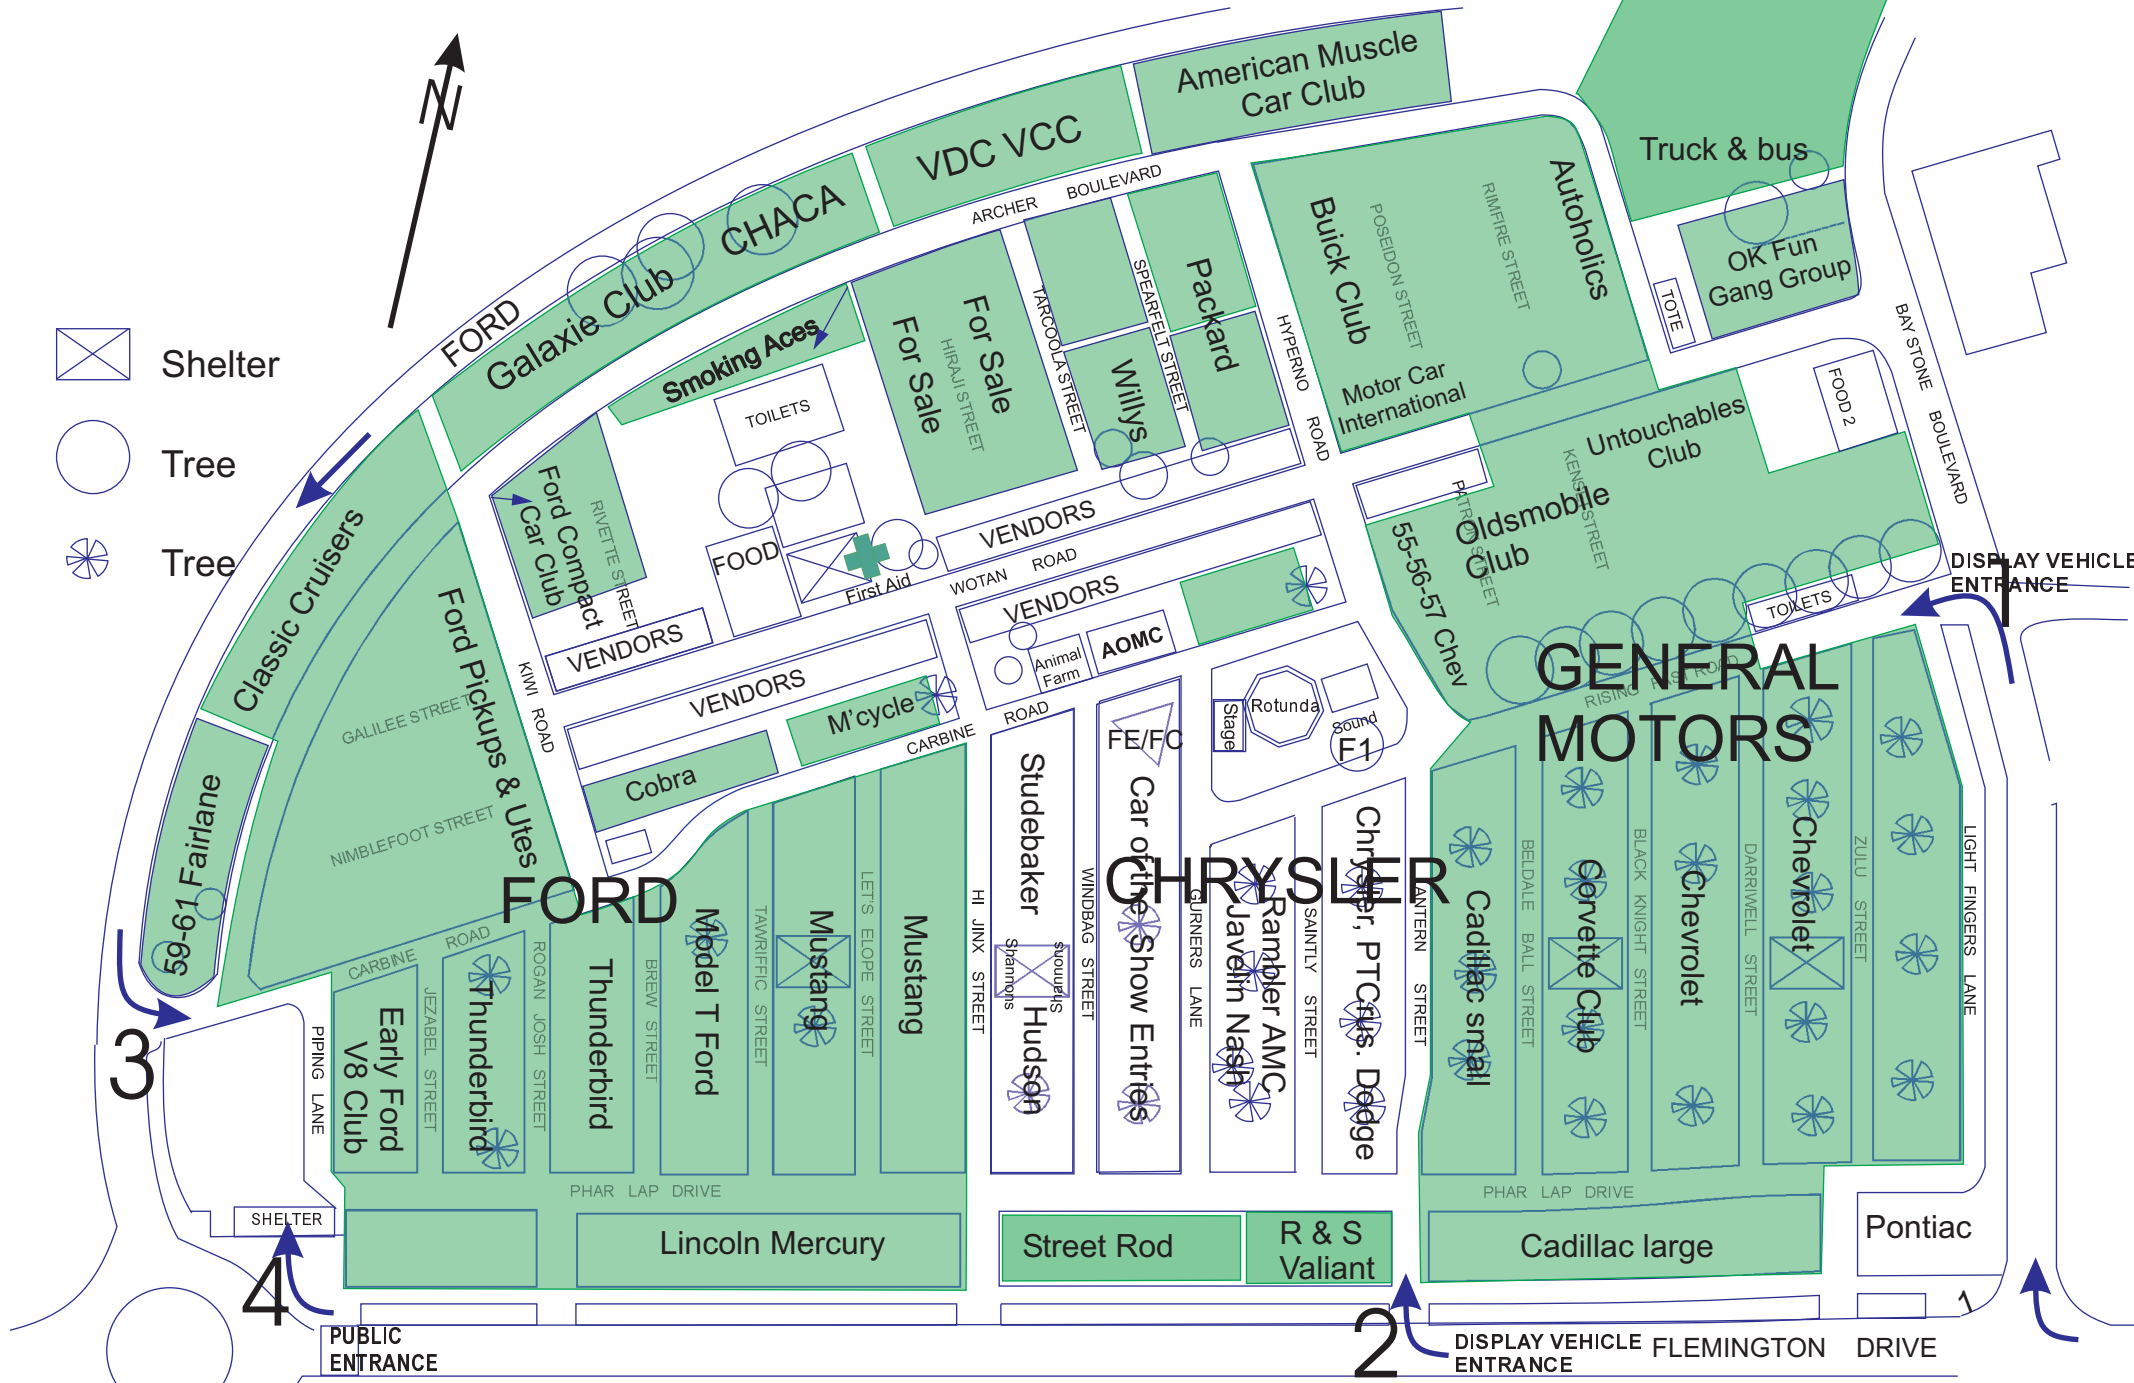

Shelter

Tree

Tree

PUBLIC CARPARK

AOMC - Shannons American Motor Show
 11 April 2010
 Drawn PJ pjohnsto@melbpc.org.au
 Issue 7 10.4.10